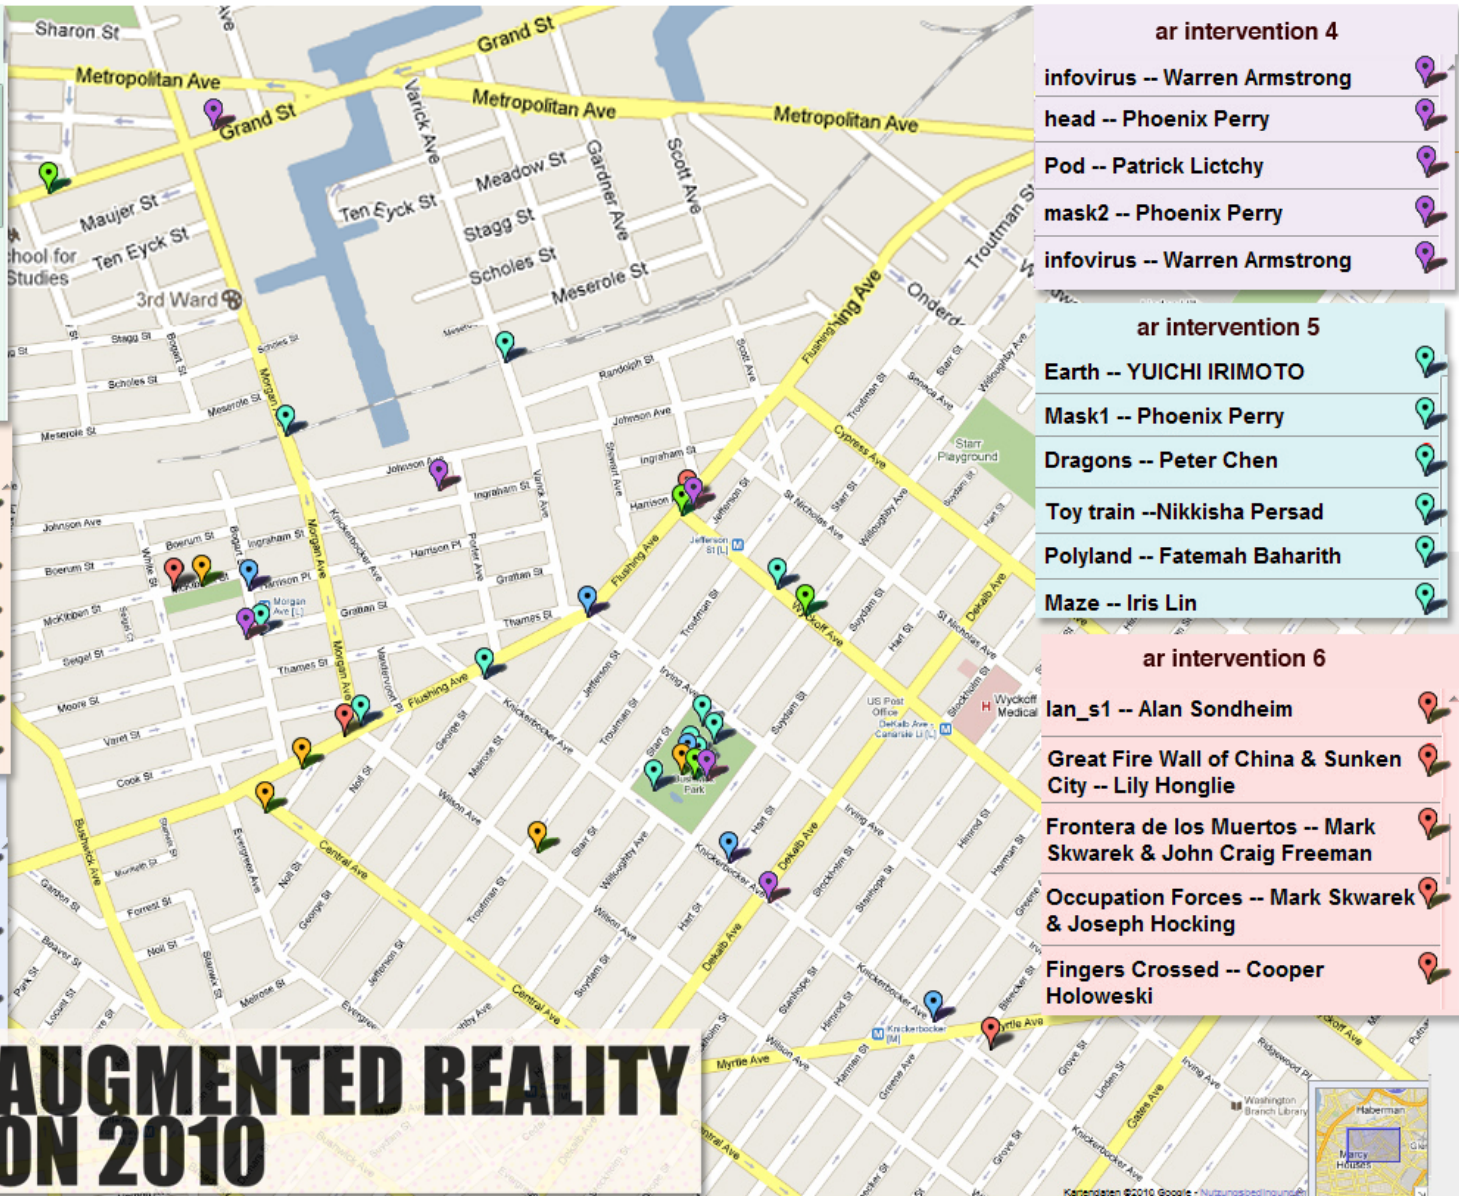

- AR INTERVENTION**
- trees
  - unicorns
  - water
  - Unicorns Temple -- Rivers
  - Unicorns Temple -- grounds1
  - Unicorn Temple
  - Sanctuary Trees
  - Sanctuary Temple

- ar intervention 1**
- Rats and FB Trails
  - VF betaAR
  - Black Bats and Red Bats
  - Hyprospirals
  - Farmville Swirl
  - Eyes and Holes
  - Hypnospiral

- ar intervention 2**
- 20 PortraitsOf Maria Hernandez -- Tamiko Theil
  - Eddie-Mae\_Return ToBushwick -- Tamiko Theil
  - Lapses - Damon Baker

- ar intervention 4**
- infovirus -- Warren Armstrong
  - head -- Phoenix Perry
  - Pod -- Patrick Litchy
  - mask2 -- Phoenix Perry
  - infovirus -- Warren Armstrong

- ar intervention 5**
- Earth -- YUICHI IRIMOTO
  - Mask1 -- Phoenix Perry
  - Dragons -- Peter Chen
  - Toy train --Nikkisha Persad
  - Polyland -- Fatemah Baharith
  - Maze -- Iris Lin

- ar intervention 6**
- lan\_s1 -- Alan Sondheim
  - Great Fire Wall of China & Sunken City -- Lily Honglie
  - Frontera de los Muertos -- Mark Skwarek & John Craig Freeman
  - Occupation Forces -- Mark Skwarek & Joseph Hocking
  - Fingers Crossed -- Cooper Holoweski